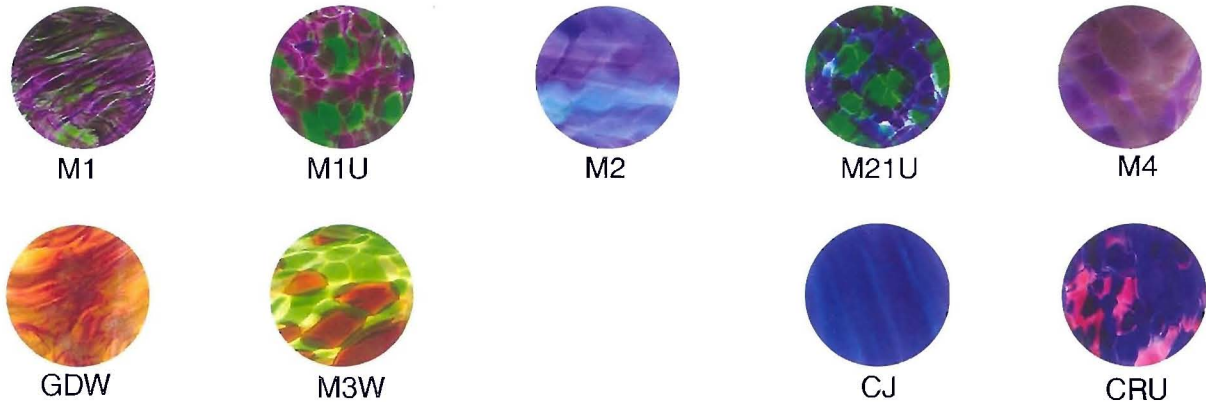

TABLE ITEMS

EG2 MIU

PB M3

LB CSGUW

TLI CJ

TL1 GDW

TL2 RSGUW

TL2 HSGUW

Transparent Colors:

Blended Colors:

Luster Colors:

COLOR
CODES

Transparents: C-Cobalt, G-Green, DG-Dark Green, A-Aqua, HU-Hyacinth Uncased, R-Rose, DR-Dark Rose, SR-Scarlet Red, OR-Orange, GDU-Gold Uncased, L-Lime, BY-Brilliant Yellow

Blended Colors: M1-Hyacinth & Green Mix, MIU-Hyacinth & Green Mix Uncased, M2-Hyacinth & Aqua Mix, M21U-Purple Green Mix, M4-Opal Violet & Hyacinth Mix, GDW-Gold on Opal White, M3W - Green & Gold on Opal White, CJ - Cobalt on Opal Jade, CRU-Cobalt and Rose Mix Uncased

Luster Colors: SGU-Silver Green Uncased, BLU-Silver Blue Uncased, BKU-Silver Black Uncased, GDUR-Silver Gold Reduced, CSGUW-Cobalt & Silver Green Mix Uncased on White, RSGUW-Rose & Silver Green Mix Uncased on White, HSGUW Hyacinth & Silver Green Mix Uncased on White, CSU-Cobalt & Silver Green Mix Uncased, M3U-Green & Gold Uncased