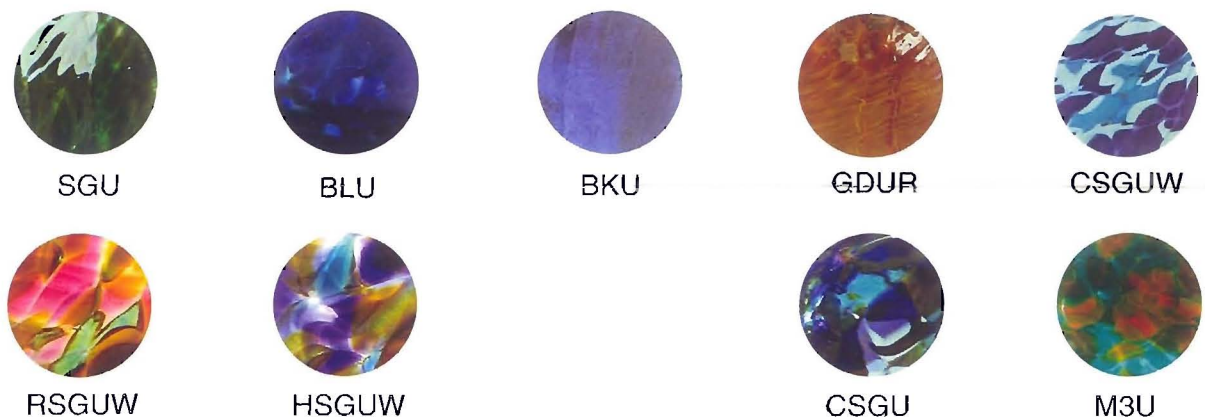

TABLE ITEMS

EG2 MIU

PB M3

LB CSGUW

TLI CJ

TL1 GDW

TL2 RSGUW

TL2 HSGUW

Transparent Colors:

Blended Colors:

Luster Colors:

COLOR
CODES

Transparents: C-Cobalt, G-Green, DG-Dark Green, A-Aqua, HU-Hyacinth Uncased, R-Rose, DR-Dark Rose, SR-Scarlet Red, OR-Orange, GDU-Gold Uncased, L-Lime, BY-Brilliant Yellow

Blended Colors: M1-Hyacinth & Green Mix, MIU-Hyacinth & Green Mix Uncased, M2-Hyacinth & Aqua Mix, M21U-Purple Green Mix, M4-Opal Violet & Hyacinth Mix, GDW-Gold on Opal White, M3W - Green & Gold on Opal White, CJ - Cobalt on Opal Jade, CRU-Cobalt and Rose Mix Uncased

Luster Colors: SGU-Silver Green Uncased, BLU-Silver Blue Uncased, BKU-Silver Black Uncased, GDUR-Silver Gold Reduced, CSGUW-Cobalt & Silver Green Mix Uncased on White, RSGUW-Rose & Silver Green Mix Uncased on White, HSGUW Hyacinth & Silver Green Mix Uncased on White, CSU-Cobalt & Silver Green Mix Uncased, M3U-Green & Gold Uncased